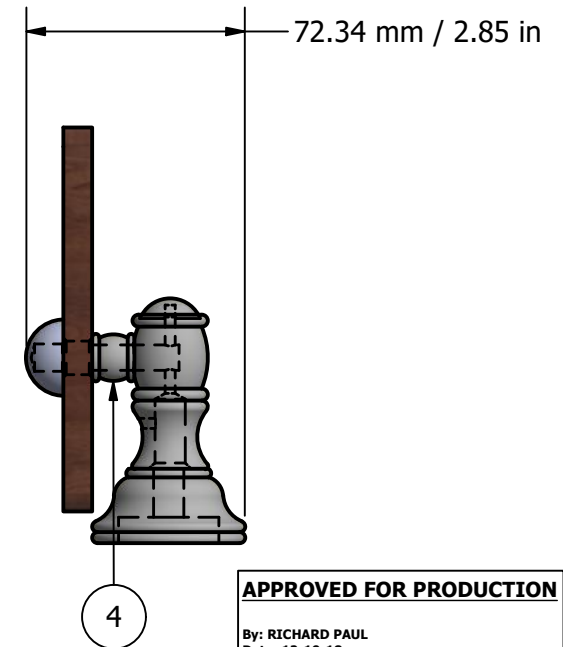

PARTS LIST			
ITEM	QTY	PART NUMBER	DESCRIPTION
1	2	TBBS-2	BACKPLATE
2	3	CL-CAP	CAP
3	3	TSPS-2	POST
4	2	PSRD-78	HUB
5	1	IRWRT-22	22" IPE SHELF
6	2	CAHR-1	CAP

APPROVED FOR PRODUCTION
 By: RICHARD PAUL
 Date: 12-19-18

UNLESS OTHERWISE SPECIFIED	
.X	± .3mm
.XX	± .15mm
.XXX	± .008mm

UNIT IS IN MM.

DRAWN	12-19-18	IM
CHECKED	12-19-18	P.D.
APPROVED	12-19-18	R.A.

MATERIAL:	BRASS
DESCRIPTION:	Carolina 22 Inch Walnut Shelf

FINISH	TBD
QTY	TBD
DRAWING NO.	CL-1-22-IRW
SCALE	1.5:1 SHEET: 1 OF 1
REV	0