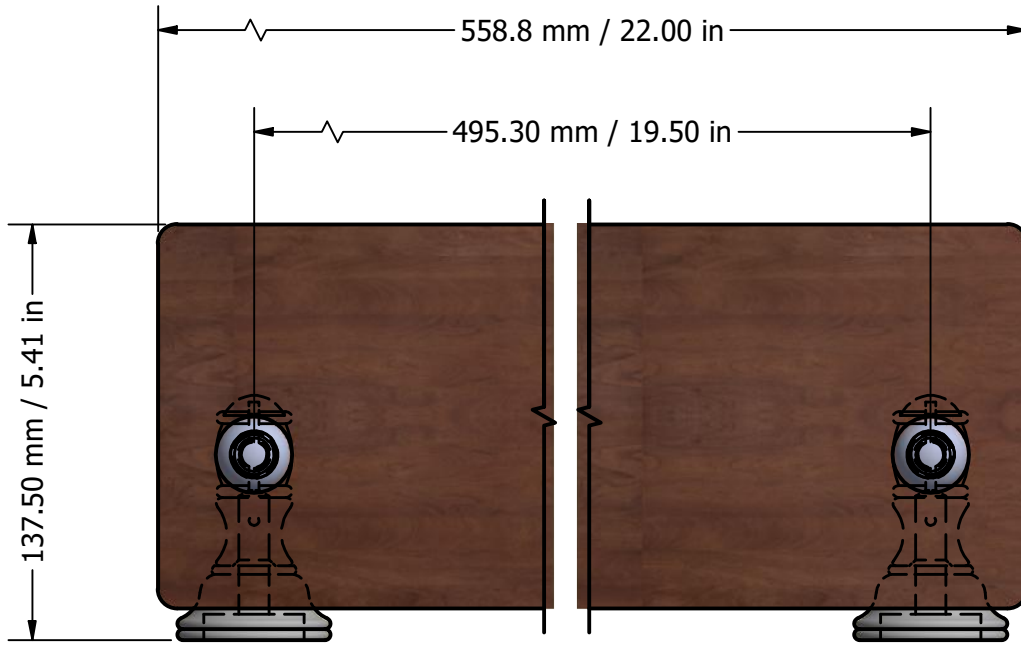

PARTS LIST			
ITEM	QTY	PART NUMBER	DESCRIPTION
1	2	TBBS-2	BACKPLATE
2	3	CL-CAP	CAP
3	3	TSPS-2	POST
4	2	PSRD-78	HUB
5	1	IRWRT-22	22" IPE SHELF
6	2	CAHR-1	CAP

APPROVED FOR PRODUCTION
 By: RICHARD PAUL
 Date: 12-19-18

UNLESS OTHERWISE SPECIFIED	
.X	± .3mm
.XX	± .15mm
.XXX	± .008mm

UNIT IS IN MM.

DRAWN	12-19-18	IM
CHECKED	12-19-18	P.D.
APPROVED	12-19-18	R.A.

MATERIAL:	BRASS
DESCRIPTION:	Carolina 22 Inch Walnut Shelf

FINISH	TBD
QTY	TBD
DRAWING NO.	CL-1-22-IRW
SCALE	1.5:1 SHEET: 1 OF 1
REV	0