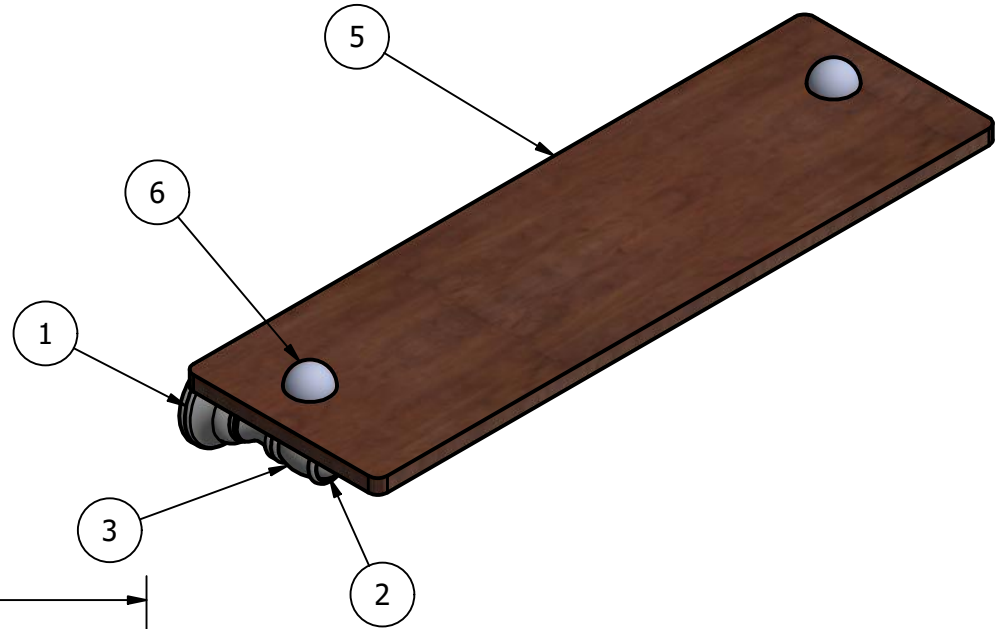

PARTS LIST			
ITEM	QTY	PART NUMBER	DESCRIPTION
1	2	TBBS-2	BACKPLATE
2	3	CL-CAP	CAP
3	3	TSPS-2	POST
4	2	PSRD-78	HUB
5	1	IRWRT-22	22" IPE SHELF
6	2	CAHR-1	CAP

APPROVED FOR PRODUCTION
 By: RICHARD PAUL
 Date: 12-19-18

UNLESS OTHERWISE SPECIFIED	
.X	± .3mm
.XX	± .15mm
.XXX	± .008mm

UNIT IS IN MM.

DRAWN	12-19-18	IM
CHECKED	12-19-18	P.D.
APPROVED	12-19-18	R.A.

MATERIAL:	BRASS
DESCRIPTION:	Carolina 22 Inch Walnut Shelf

FINISH	TBD
QTY	TBD
DRAWING NO.	CL-1-22-IRW
SCALE	1.5:1 SHEET: 1 OF 1
REV	0